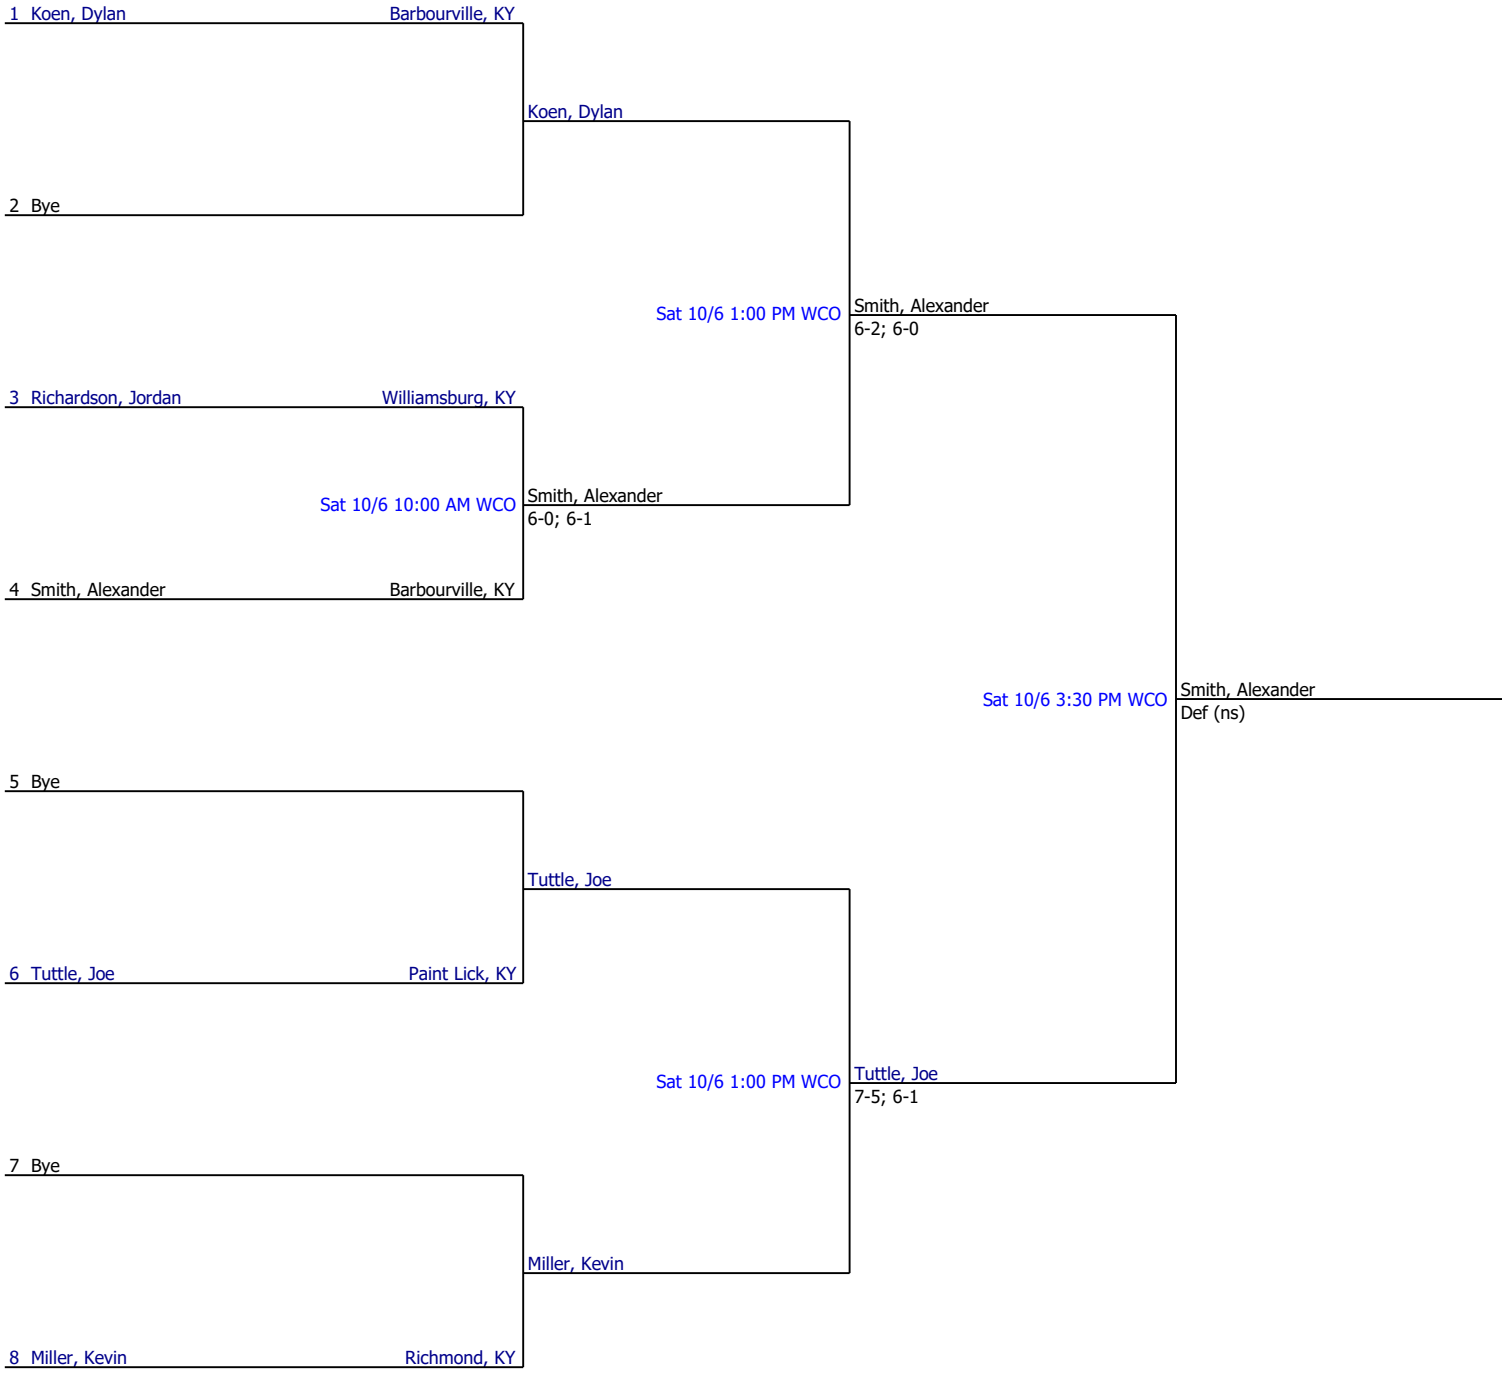

MTC Whitley County Open 2018		Seeded Players			
	Men's B Singles				
City/State: ,	Section:				
Director:	Referee:				
Phone:	Date:				
					Winner: Smith, Alexander

Quarterfinal Round

Semifinal Round

Final Round

_____
Referee's Signature