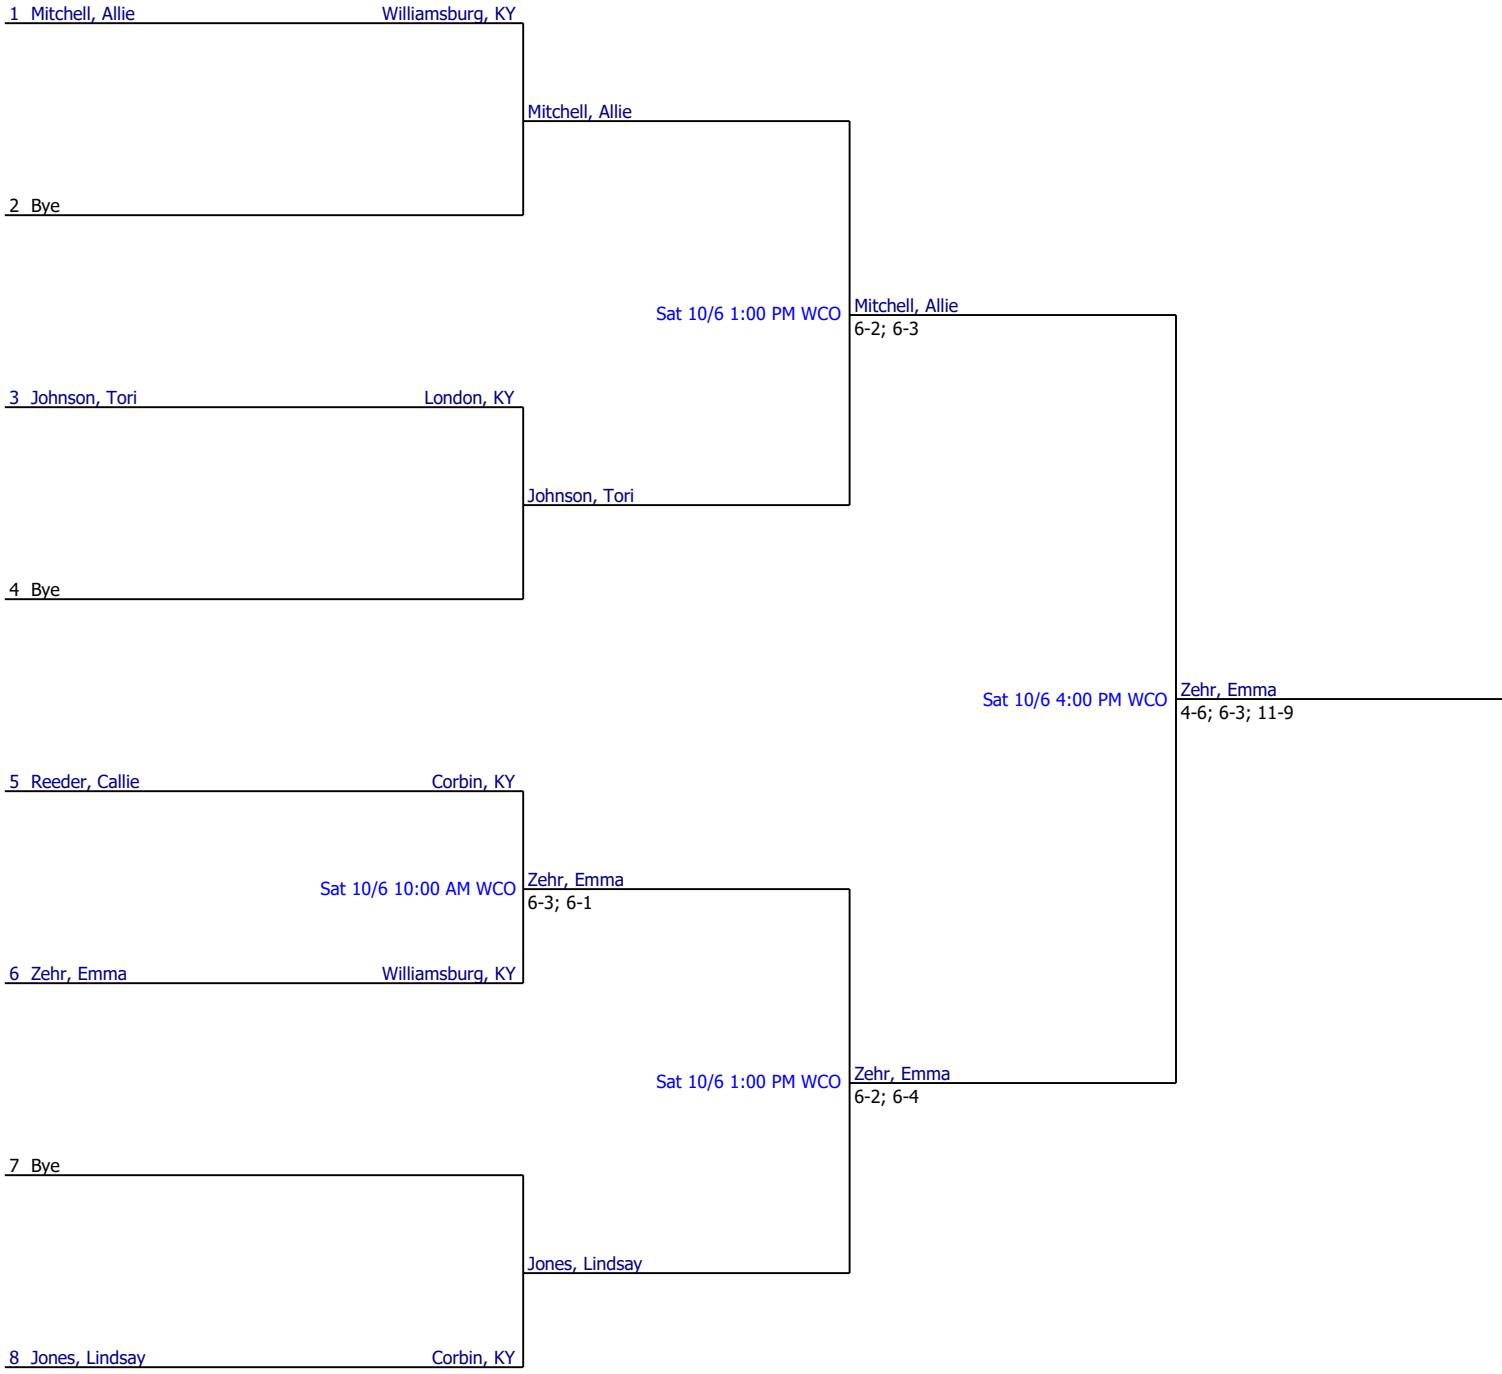

MTC Whitley County Open 2018		Seeded Players			
	Girls' 15 Singles				
City/State: ,	Section:				
Director:	Referee:				
Phone:	Date:				
					Winner: Zehr, Emma

Quarterfinal Round

Semifinal Round

Final Round

Referee's Signature

MTC Whitley County Open 2018		Seeded Players			
	Girls' 12 Singles				
City/State: ,	Section:				
Director:	Referee:				
Phone:	Date:				

Winner: Heist, Caroline

Semifinal Round

Final Round